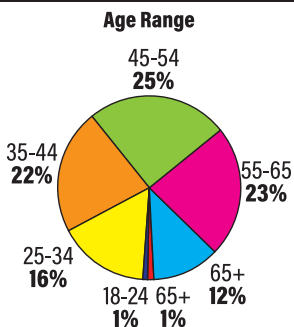

Your customers are looking here, too. Get results.

6 IN 10
frequently purchase items and services they see in the Messenger

MEET OUR READERS

Education