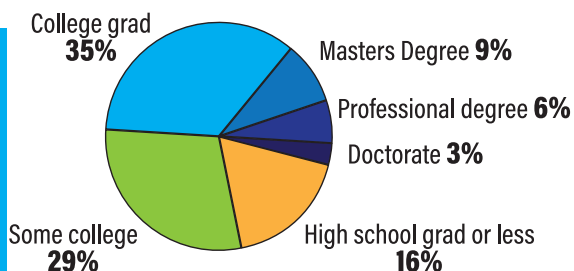

"As a local business owner, I value the option to contribute to the Messenger, Connector, and Monitor through our advertising. I am happy to support a local paper that puts out quality journalism month after month and that represents the diversity of our community. It's a breath of fresh air at a time when so much news feels distant and out of touch with our day-to-day lives." ~ Joe Hayes, Hayes Window Restoration