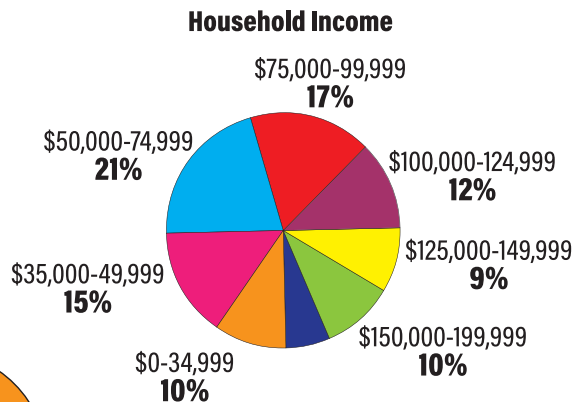

Your customers are looking here, too. Get results.

6 IN 10
frequently purchase items and services they see in the Messenger

MEET OUR READERS

Education