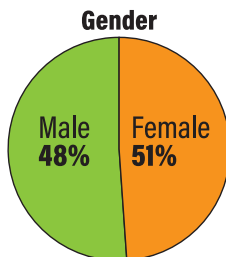

Your customers are looking here, too. Get results.

6 IN 10
frequently purchase items and services they see in the Messenger

MEET OUR READERS

Education